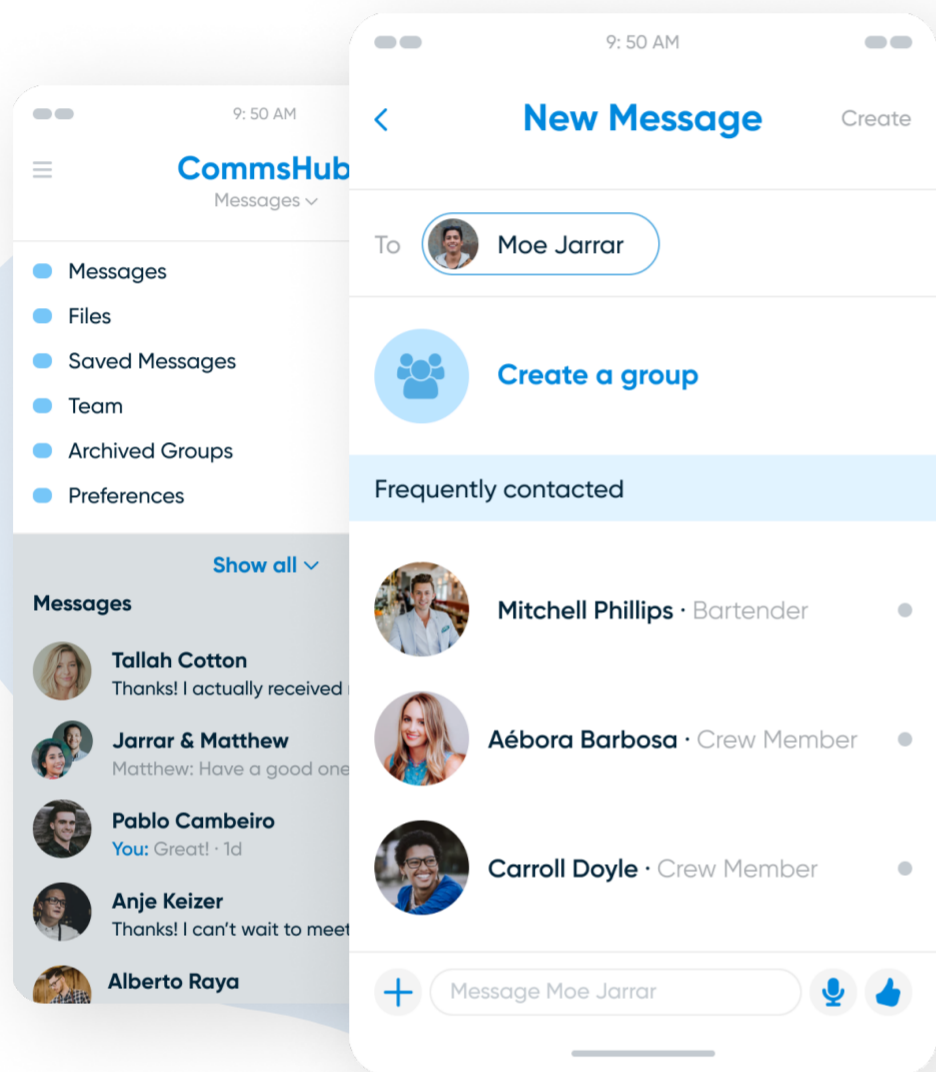

Connect, Empower & Engage Your Team With CommsHub

Create meaningful connections with your frontline, right in the flow of work. CommsHub enables seamless communication throughout your organisation through an intuitive communication platform built right into the Harri system.

- Highly configurable communication flows throughout the organisation, across locations and job functions
- Instantly send urgent messages to your frontline, managers, corporate teams and entire organisation

- Deliver communications in conjunction with existing workflows
- Recognise your team, celebrate achievements and give team members a moment to shine
- Meaningfully connect with frontline employees using voice messages, and @mentions