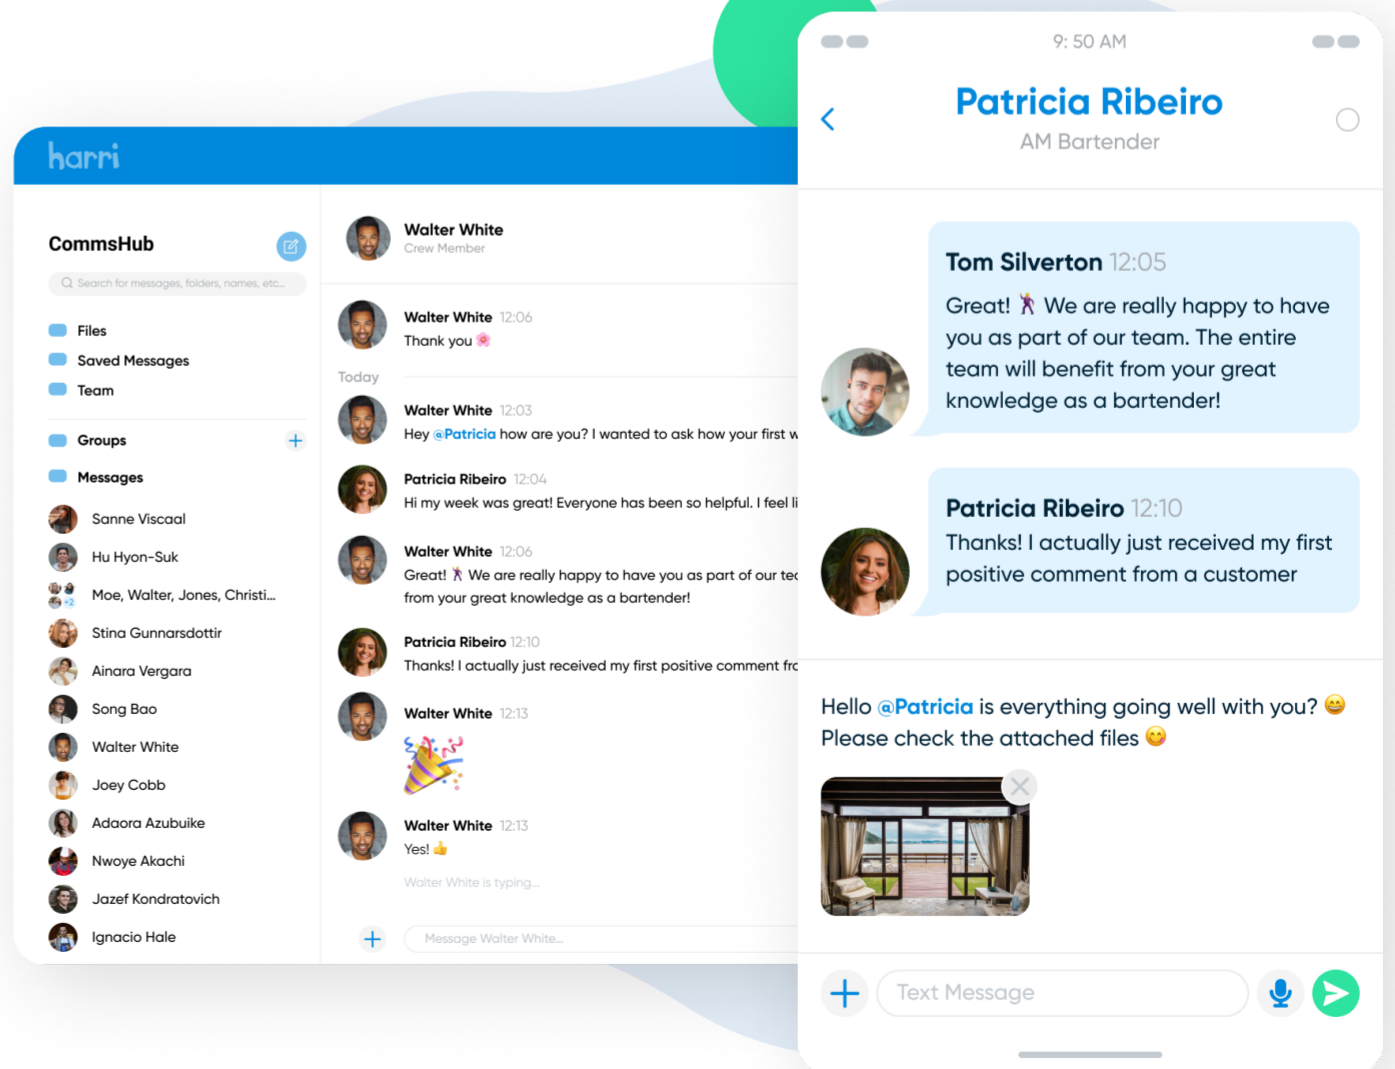

Connect, Empower & Engage Your Team With CommsHub

Create meaningful connections with your frontline, right in the flow of work. CommsHub enables seamless communication throughout your organisation through an intuitive communication platform built right into the Harri system.

- Highly configurable communication flows throughout the organisation, across locations and job functions
- Instantly send urgent messages to your frontline, managers, corporate teams and entire organisation

- Deliver communications in conjunction with existing workflows
- Recognise your team, celebrate achievements and give team members a moment to shine
- Meaningfully connect with frontline employees using voice messages, and @mentions